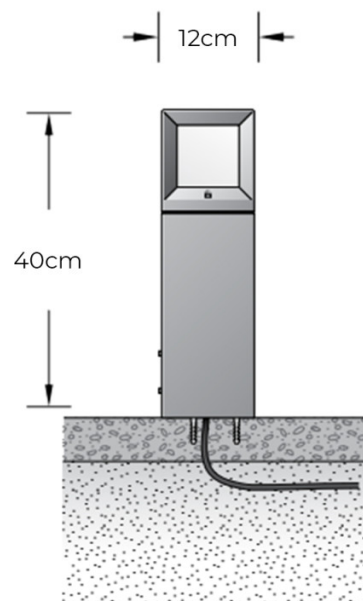

**BEGA**

**BEGA 84606 LED Bollard**

LA11350

SOURCE: <https://www.davidvillagelighting.co.uk/product/BEGA-84606-LED-Bollard/10002543>

**PRODUCT DESCRIPTION**

Designer: BEGA

**BEGA 84606 LED Bollard**

The BEGA 84606 LED Bollard boasts a striking rectangular form and offers an evenly diffused and warm illumination that is filtered through thick-walled crystal glass to prevent glare. Utilising modern LED technology, the BEGA 84606 is durable and cost-effective with an IP65 protection rating, offering functional lighting to gardens and pathways. This bollard can be installed individually or in rows and clusters for larger commercial spaces.

**Please Note: The BEGA 84606 Bollard is supplied with a screw on base as standard, but an anchorage unit can also be supplied at an additional cost. Please [Contact Us](#) for information and pricing.**

**PRODUCT SPECIFICATION**

**Light Source:** 3.8W, 3000K, 351 Lumens

**IP Code:** 65

**Dimming:** Non-Dimmable.

**Dimensions:** Height: 40cm  
Width: 12cm  
Depth: 12cm

**For all sales and technical enquiries, please contact:**