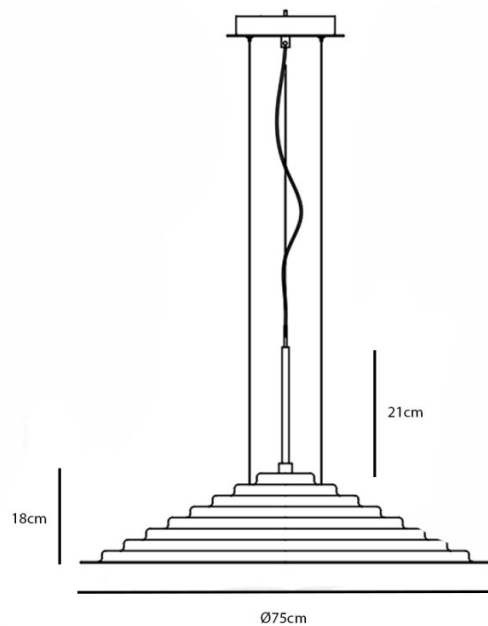

Audo Copenhagen Chancery LED Pendant

LA11387

SOURCE: <https://www.davidvillagelighting.co.uk/product/Audo-Copenhagen-Chancery-LED-Pendant/10002586>

PRODUCT DESCRIPTION

Designer: Norm Architects

Audo Copenhagen Chancery LED Pendant

PRODUCT SPECIFICATION

- Light Source:** 12W, 2700K, 750 Lumens
- IP Code:** 20
- Dimming:** Dimmable via mains phase dimming.
- Dimensions:** Ø75cm
Height: 39cm
Cable length: 400cm

For all sales and technical enquiries, please contact: