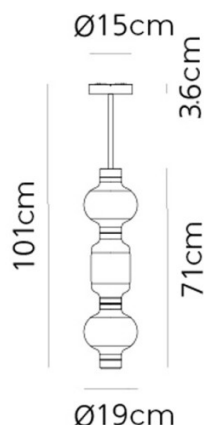

The Alambicco Vertical is available in two sizes: Small, with three glasses, and Large, with five glasses. Choose the size to suit your interior or, for larger displays, mix and match clusters of both sizes for a captivating display that is bound to draw the eye. The Alambicco's sleek and uncluttered design suits minimalistic and contemporary interiors, blending seamlessly into residential and commercial settings alike.

Please Note: As well as being dimmable via Dali and Push to Make dimming systems, the Alambicco can be Artemide App enabled, allowing you to control dimming settings via Bluetooth. [Contact us](#) for more information.

PRODUCT SPECIFICATION

Light Source:	Small: 45W, 3000K, 1690 Lumens Large: 45W, 3000K, 3100 Lumens
IP Code:	20
Dimming:	Dimmable via Dali dimming systems / Push to make/ switch dimming, dimmable using push to make switches. Please consult your electrician, additional wiring may be required on site.
Dimensions:	Small: Ø19cm Shade Height: 71cm Total Height: 101cm Ceiling Canopy Ø: 15cm Large: Ø19cm Shade Height: 121cm Total Height: 151cm Ceiling Canopy Ø: 15cm

Small