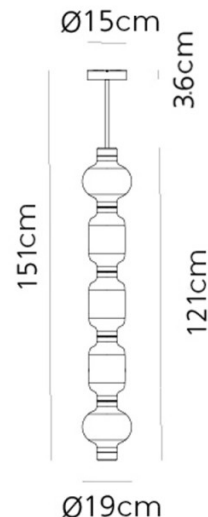

Artemide

Artemide Alambicco LED Vertical Suspension

LA11389

SOURCE: <https://www.davidvillagelighting.co.uk/product/Artemide-Alambicco-LED-Vertical-Suspension/10002588>

PRODUCT DESCRIPTION

Designer: Neil Poulton

Artemide Alambicco LED Vertical Suspension

The Artemide Alambicco LED Vertical Suspension is inspired by the traditional Balloton technique, utilising artisanal craftsmanship to celebrate the beauty of blown glass. Designer Neil Poulton uses a deceptively simple-looking design that employs transparency and texture to shape and diffuse light. When illuminated, the textured glass diffusers scatter light into a subtle play of light and shadow that covers the shade. An internal glass cylinder refracts the view of the internal components without completely hiding them. The diffused light is soft and glare-free, perfect for ambient lighting in a sitting room, dining room, or entrance hall.

The Alambicco Vertical is available in two sizes: Small, with three glasses, and Large, with five glasses. Choose the size to suit your interior or, for larger displays, mix and match clusters of both sizes for a captivating display that is bound to draw the eye. The Alambicco's sleek and uncluttered design suits minimalistic and contemporary interiors, blending seamlessly into residential and commercial settings alike.

Please Note: As well as being dimmable via Dali and Push to Make dimming systems, the Alambicco can be Artemide App enabled, allowing you to control dimming settings via Bluetooth. [Contact us](#) for more information.

PRODUCT SPECIFICATION