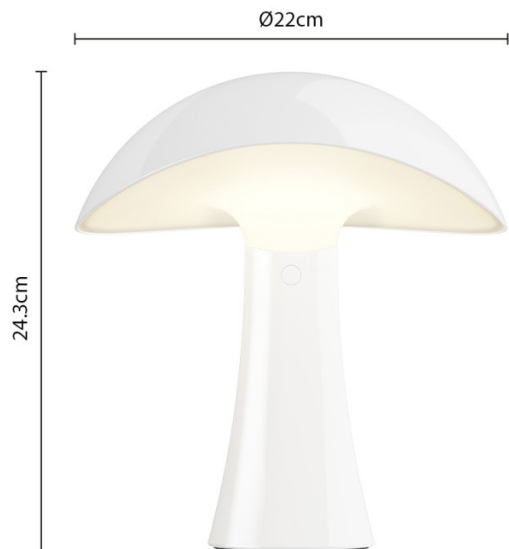

### Louis Poulsen Rumees LED Portable Lamp

Designed by Gabriel Tan for Louis Poulsen, the Rumees LED Portable pairs a sculptural, asymmetrical profile with warm, comfortable light. The gently tilted shade delivers a soft, diagonal wash for close-up tasks and bedtime reading, while the diffuser creates a 360-degree ambient glow that is calm and glare-free. With IP44 protection, Rumees is suited to indoor spaces and sheltered outdoor settings, from bedrooms and living rooms to terraces and patio tables.

Rumees Combining the Danish word "rum" (meaning space or room) with the English word "me", features an integrated LED at 2700K to provide a warm and ambient light, controlled by a three-step dimmer on the base, allowing quick changes between 10 percent, 33 percent and 100 percent output. The rechargeable and replaceable battery supports flexible daily use, and charging is via USB-C. Finished in a high-gloss polycarbonate shell that feels good in the hand, the Rumees Portable Lamp is available in Cloud White, Earth Grey and Night Blue, making it easy to place across contemporary and classic interiors.

## PRODUCT SPECIFICATION

**Light Source:** 2W, 2700K, 164 Lumens

**IP Code:** 44

**Dimming:** Integrated dimmer on the product.

**Dimensions:** Shade: Ø22cm  
Height: 24.3cm

Charging Cable (USB-C) Length: 150cm