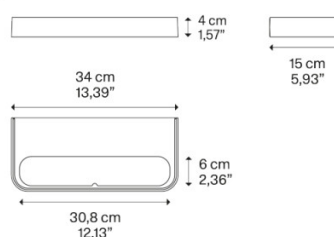

IP Code: 20

Dimming: Dimmable via Triac dimming.

Dimensions: Small:
Width: 17cm
Depth: 15cm
Height: 4cm

Large:
Width: 34cm
Depth: 15cm
Height: 4cm

Shift Small

Shift Large

For all sales and technical enquiries, please contact: