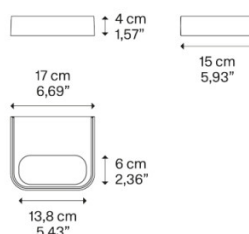

Available in two sizes to suit scale and output. Shift Small is a compact choice for bedrooms, living spaces, and corridors, ideal used in sequence. The Shift in Large scales the same disciplined design for higher output applications such as hallways, stairwells, and larger living areas. Install singly as a primary light source or arrange several for continuous, balanced illumination, maintaining a cohesive ambience.

Please Note: the Lodes Tidal can be supplied with an output of 2700K upon request as well as Dali dimming compatibility. [Contact us](#) for more information and pricing.

PRODUCT SPECIFICATION

Light Source: **Small:** 16W, 3000K, 2580 Lumens
Large: 32.5W, 3000K, 5255 Lumens

IP Code: 20

Dimming: Dimmable via Triac dimming.

Dimensions: Small:
Width: 17cm
Depth: 15cm
Height: 4cm

Large:
Width: 34cm
Depth: 15cm
Height: 4cm

Shift Small

Shift Large

For all sales and technical enquiries, please contact: