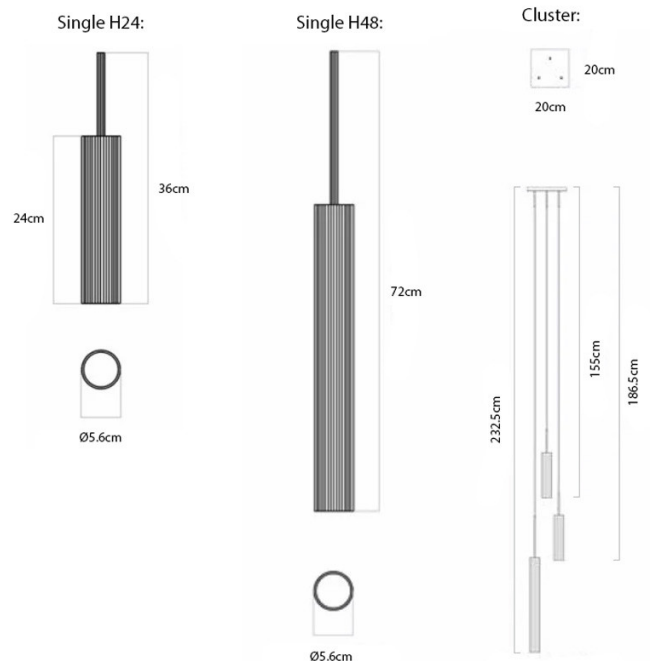

Audo Tubulaire reduces the pendant to a refined cylinder in reeded, anodised aluminium, finished in a warm bronzed brass tone. The slim Ø5.6 cm profile concentrates light downwards for clear task illumination, making it ideal over counters, islands and café tables while adding a subtle architectural rhythm. Available as a single pendant in two heights, H24 and H48, or as a cluster of three on a shared canopy, the family scales cleanly from intimate to more expressive compositions.

PRODUCT SPECIFICATION

Light Source: **Single:** 1 x Max 35W GU10 LED (Excluded)
Cluster: 3 x Max 35W GU10 LED (Excluded)

IP Code: 20

Dimming: Dimmable via mains phase dimming.

Dimensions: Single H24:
Shade: Ø5.6cm
Shade Height: 24cm

Single H48:
Shade: Ø5.6cm
Shade Height: 48cm

Cluster:
Shade: Ø5.6cm
Shade Height: 48cm
Cluster/Canopy: 20cm²

Cable Length (Adjustable): 10-400cm

For all sales and technical enquiries, please contact:

+44 (0)114 263 4266