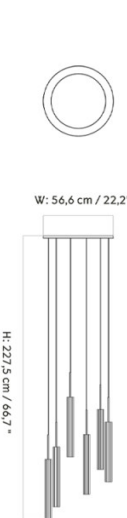

PRODUCT SPECIFICATION

Light Source: **Chandelier 6:** 6 x Max 35W GU10 (Excluded)
Chandelier 20: 20 x Max 35W GU10 (Excluded)
Chandelier 38: 38 x Max 35W GU10 (Excluded)

IP Code: 20

Dimming: Dimmable via mains phase dimming.

Dimensions: **Chandelier 6:**
Shade: Ø5.6cm
Chandelier: Ø56.6cm

Chandelier 20:
Shade: Ø5.6cm
Chandelier: Ø106.6cm

Chandelier 38:
Shade: Ø5.6cm
Chandelier: Ø156.6cm

Cable Length (Adjustable): 10-400cm

Chandelier 6