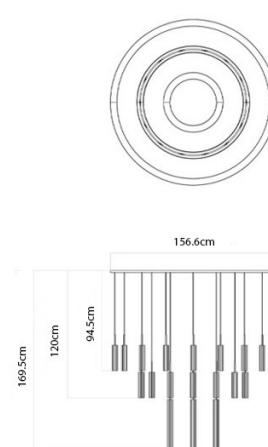

Chandelier 38: