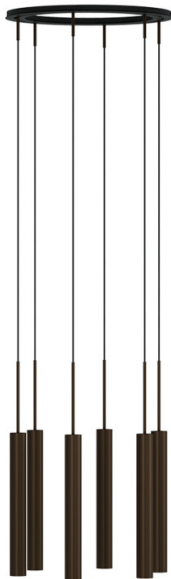

Audo Tubulaire Chandelier

LA11400/C

SOURCE: <https://www.davidvillagelighting.co.uk/product/Audo-Tubulaire-Chandelier/10002606>

PRODUCT DESCRIPTION

Designer: Kroyer-Saetter-Lassen

Audo Tubulaire Chandelier

A statement system built from many slender elements, the Audo Tubulaire Chandelier arranges reeded aluminium pendants into balanced compositions that deliver a generous wash of downward light. Available in configurations of six, twenty or thirty-eight pendants, it scales from compact stairwells to large hospitality and workplace volumes while maintaining a refined, consistent aesthetic. The bronzed anodised finish brings warmth and depth to the graphic geometry.

Designed for demanding environments, components and cable management are engineered for longevity. Install warm GU10 LED lamps for dining zones or cooler lamps for task-oriented spaces, then extend the family language with Audo Tubulaire single pendants and rails elsewhere in the scheme.

Dimensions: **Chandelier 6:**
 Shade: Ø5.6cm
 Chandelier: Ø56.6cm

Chandelier 20:
 Shade: Ø5.6cm
 Chandelier: Ø106.6cm

Chandelier 38:
 Shade: Ø5.6cm
 Chandelier: Ø156.6cm

Cable Length (Adjustable): 10-400cm