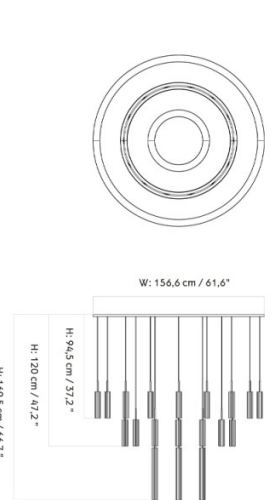

Chandelier 38