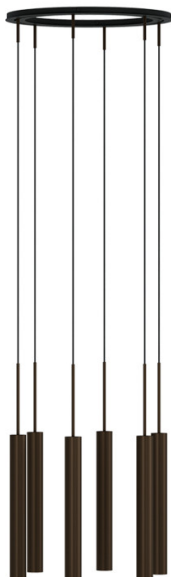

Audo Copenhagen Tubulaire Chandelier

LA11400/C

SOURCE: <https://www.davidvillagelighting.co.uk/product/Audo-Copenhagen-Tubulaire-Chandelier/10002606>

PRODUCT DESCRIPTION

Designer: Kroyer-Saetter-Lassen

Audo Copenhagen Tubulaire Chandelier

A statement system built from many slender elements, the Audo Tubulaire Chandelier arranges reeded aluminium pendants into balanced compositions that deliver a generous wash of downward light. Available in configurations of six, twenty or thirty-eight pendants, it scales from compact stairwells to large hospitality and workplace volumes while maintaining a refined, consistent aesthetic. The bronzed anodised finish brings warmth and depth to the graphic geometry.

Designed for demanding environments, components and cable management are engineered for longevity. Install warm GU10 LED lamps for dining zones or cooler lamps for task-oriented spaces, then extend the family language with Audo Tubulaire single pendants and rails elsewhere in the scheme.

Dimensions: **Chandelier 6:**
 Shade: Ø5.6cm
 Chandelier: Ø56.6cm

Chandelier 20:
 Shade: Ø5.6cm
 Chandelier: Ø106.6cm

Chandelier 38:
 Shade: Ø5.6cm
 Chandelier: Ø156.6cm

Cable Length (Adjustable): 10-400cm