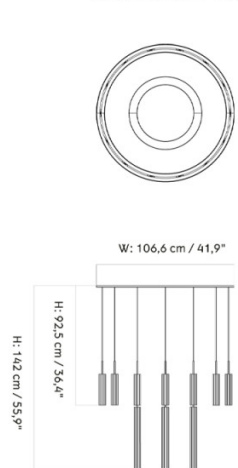

Chandelier 20