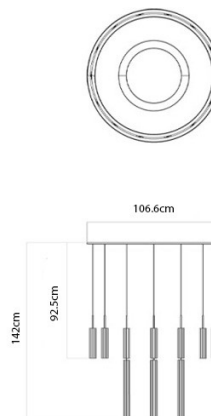

Chandelier 20: