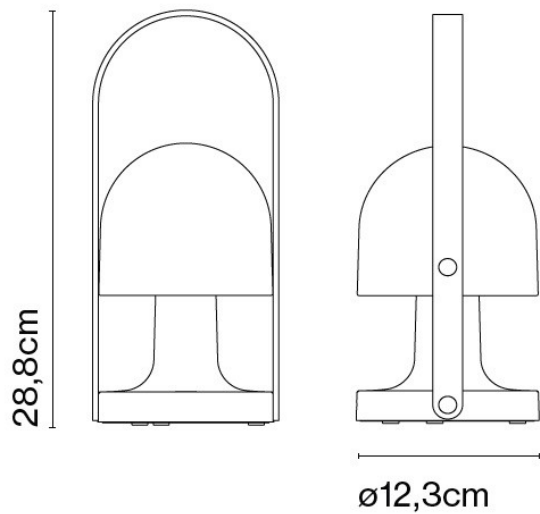

Dimensions: Ø12.3cm
Height: 28.8cm
Charging Cable Length: 100cm

For all sales and technical enquiries, please contact:

+44 (0)114 263 4266

info@davidvillagelighting.co.uk

www.davidvillagelighting.co.uk