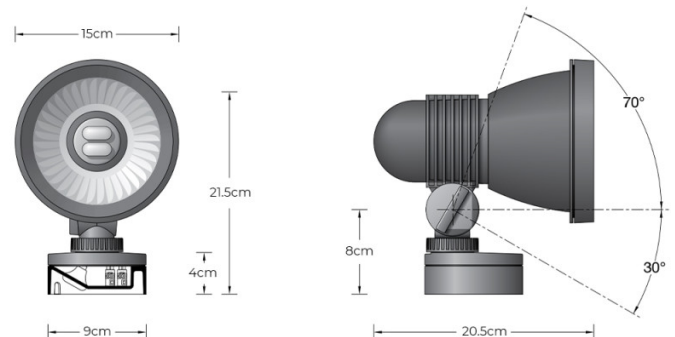

BEGA 84259 Garden Floodlight

**BRAND NEW, BOXED IN A-GRADE ORIGINAL PACKAGING.
1 x Graphite Available.**

A directional floodlight for exterior use, the BEGA 84259 is used for the illumination of objects, plants and building details in private areas. The long service life and high luminous efficiency of the BEGA E27 lamp that is included guarantee maintenance-friendly and economical operation of these floodlights. The head of the lamp can be adjusted in order to focus the beam of light to where it is needed most, offering directional lighting.

The BEGA 84259 Garden Floodlight is equipped with a mounting base as standard, or can be supplied with an earth spike if needed. Please [contact us](#) for more information and pricing.

PRODUCT SPECIFICATION

Light Source: 1 Max 6.5W E27 LED (Included)

IP Code: 65

Dimming: Non-Dimmable.

Dimensions: Height: 21.5cm
Width: 15cm
Max. Depth: 20.5cm
Base: Ø9cm
Base Height: 4cm

For all sales and technical enquiries, please contact: