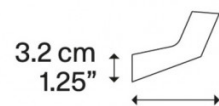

## PRODUCT SPECIFICATION

**Light Source:** 2 x 8W, 3000K, 1960 Lumens

**IP Code:** 20

**Dimming:** Dimmable via Triac dimming.

**Dimensions:** Width: 19.2cm  
Height: 8.2cm  
Depth: 10cm

19.2 cm  
7.55"

3.2 cm  
1.25"