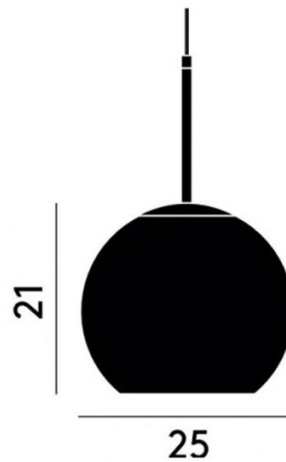

PRODUCT DESCRIPTION

Designer: Tom Dixon

Tom Dixon Copper Round LED
Pendant

BRAND NEW, OVERSTOCKED, ORIGINAL PACKAGING.
2 x Copper Available.

The Tom Dixon Copper Pendant was released when LED light solutions were just beginning to appear on the market. Tom Dixon wanted to create a solution to the greenish hue they emitted, aiming to create a more appealing light. The Copper Round LED Pendant intends to create an extravagantly proportioned spotlight with a reflective surface only accomplished through the technologically advanced method of vacuum metallisation. The polycarbonate shade is blow moulded and leans into the popular trend for copper tones in interior design.

PRODUCT SPECIFICATION

- Light Source:** 6W, 3000K, 800 Lumens
- IP Code:** 20
- Dimming:** Dimmable using leading edge and trailing edge.
- Dimensions:** Height: 21cm
Ø25cm
Cable Length: 250cm

For all sales and technical enquiries, please contact: