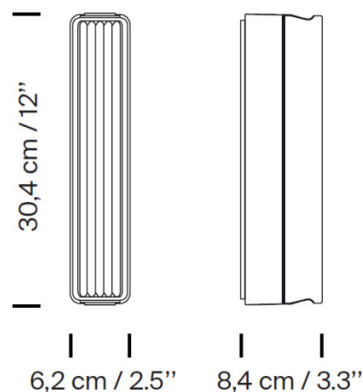

Please Note, this product is also available with Dali dimming capabilities. [Contact us](#) for more details and pricing.

Please Note, this product can be mounted both vertically and horizontally.

Please Note, this product can also be ceiling mounted.

PRODUCT SPECIFICATION

Light Source:	4W, 2700K, 204 Lumens
IP Code:	65
Dimming:	Dimmable via 1-10V dimming systems. Please consult your electrician, additional wiring may be required on site.
Dimensions:	Height: 30.4cm Width: 6.2cm Depth: 8.4cm