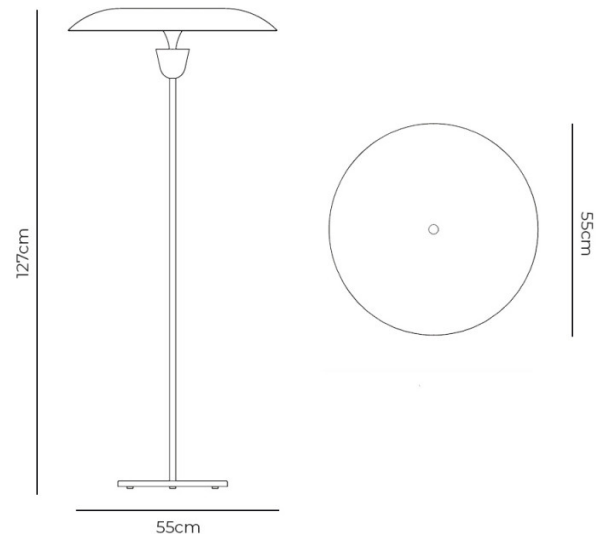

NEW WORKS.

New Works Kantarell LED Floor Lamp

LA11428

SOURCE: <https://www.davidvillagelighting.co.uk/product/New-Works-Kantarell-LED-Floor-Lamp/10002662>

PRODUCT DESCRIPTION

Designer: Falke Svaton

New Works Kantarell LED Floor Lamp

The Kantarell Floor Lamp is a distinctive piece created by Norwegian designer Falke Svaton. Svaton studied directing light before creating the Kantarell and uses a trumpet-like shape to act as a funnel at the centre of the lamp. The resulting floor lamp features a contemporary silhouette that blends elegance and technical expertise. Kantarell is available in two finishes, either Nickel/White or Black/White, and is a distinct lighting solution with timeless potential.

When illuminated, the reflector functions as an inverted funnel, spreading light from the centre into a soft, even glow. The light source at the centre is almost hidden for a gentle, glare-free lighting. An integrated button ensures a smooth interaction when switching the lamp on and off. With a dimmable function, users can easily adjust light intensity to suit any environment. The warm glow emitted from Kantarell is perfect for creating a comfortable ambience beside a sofa in a living room or in a dining room.

PRODUCT SPECIFICATION

- Light Source:** 12.1W, 2700K, 1000 Lumens
- IP Code:** 20
- Dimming:** Integrated dimmer on the product.
- Dimensions:** Height: 127cm
Width: 55cm
Cable Length: 150cm

For all sales and technical enquiries, please contact: