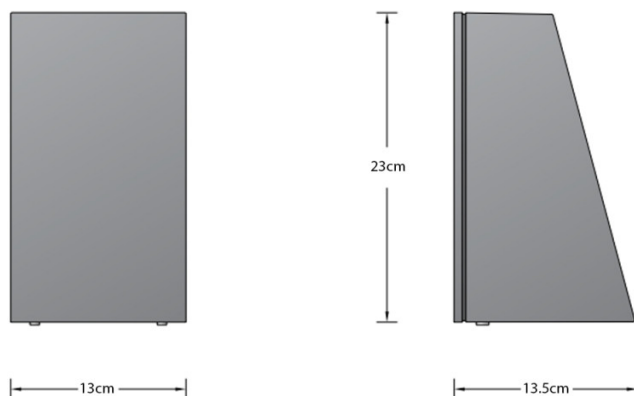

**BEGA**

**BEGA 33816 LED Outdoor Wall Light**

LA11432

SOURCE: <https://www.davidvillagelighting.co.uk/product/BEGA-33816-LED-Outdoor-Wall-Light/10002670>

**PRODUCT DESCRIPTION**

Designer: BEGA

**BEGA 33816 LED Outdoor Wall Light**

The BEGA 33816 LED Outdoor Wall Light is a shielded luminaire with symmetrical light distribution. This luminaire is particularly suitable for installation on pillars and front surfaces of walls, thanks to its compact dimensions. It is also available in two elegant finishes, Graphite or Silver, both of which add a striking contrast to a variety of spaces. Compact, efficient and ideally equipped for long and economical operating times, the BEGA 33816 Wall Light embodies the consistent implementation of LED technology.

The IP64 rating alongside the sturdy aluminium and stainless steel structure allows this wall light to withstand harsher environments, making it the perfect outdoor downlight for both residential and commercial spaces. The 33816 can be installed independently or in multiples for longer walls. A stunning way to illuminate hallways, driveways, exterior entryways, gardens and patios.

**PRODUCT SPECIFICATION**

- Light Source:** 16.5W, 3000K, 1729 Lumens
- IP Code:** 64
- Dimming:** Dimmable via Dali dimming systems. Please consult your electrician; additional wiring may be required on-site.
- Dimensions:** Height: 23cm  
Width: 13cm  
Depth: 13.5cm