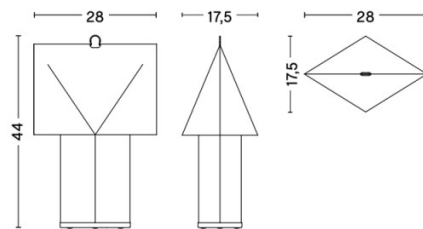

PRODUCT SPECIFICATION

Light Source: **Aplat 440:** 1 x Max 8W E14 (Excluded)
Aplat 660: 1 x Max 15W E27 (Excluded)

IP Code: 20

Dimming: In-line dimmer included on cable.

Dimensions: Aplat 440:
 Height: 44cm
 Width: 28cm
 Depth: 17.5cm

Aplat 660:
 Height: 66cm
 Width: 42cm
 Depth: 26cm

Cable Length: 240cm

Aplat 440

Aplat 660

For all sales and technical enquiries, please contact:

+44 (0)114 263 4266

info@davidvillagelighting.co.uk

www.davidvillagelighting.co.uk