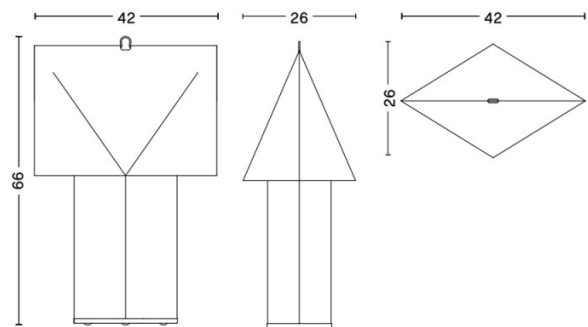

PRODUCT SPECIFICATION

Light Source: **Aplat 440:** 1 x Max 8W E14 (Excluded)
Aplat 660: 1 x Max 15W E27 (Excluded)

IP Code: 20

Dimming: In-line dimmer included on cable.

Dimensions: Aplat 440:
 Height: 44cm
 Width: 28cm
 Depth: 17.5cm

Aplat 660:
 Height: 66cm
 Width: 42cm
 Depth: 26cm

Cable Length: 240cm

Aplat 440

Aplat 660

For all sales and technical enquiries, please contact:

+44 (0)114 263 4266

info@davidvillagelighting.co.uk

www.davidvillagelighting.co.uk