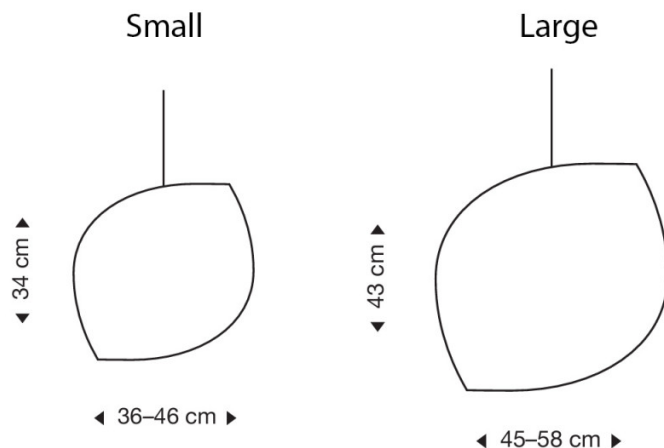

Dimensions: Small
Width: 36cm-46cm
Height: 34cm

Large
Width: 45-58cm
Height: 43cm

Cable Length: 200cm

For all sales and technical enquiries, please contact:

+44 (0)114 263 4266

info@davidvillagelighting.co.uk