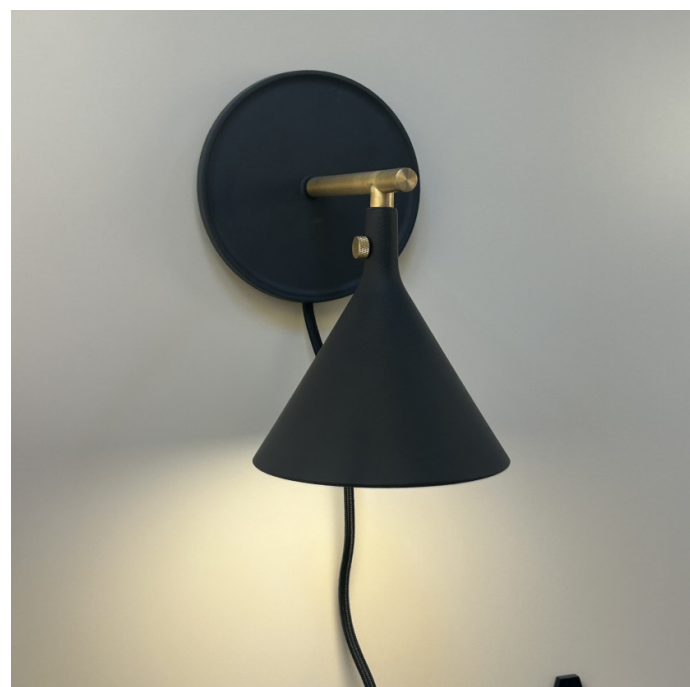

CLEARANCE
OFFERS

LA5862/CL

Audo Copenhagen Cast LED Wall Lamp CLEARANCE EX- DISPLAY

SOURCE: <https://www.davidvillagelighting.co.uk/product/Audo-Copenhagen-Cast-LED-Wall-Lamp-CLEARANCE-EX-DISPLAY/10002731>

PRODUCT DESCRIPTION

Designer: Tom Chung

Audo Copenhagen Cast Sconce Wall Lamp

**EX-DISPLAY, IN GREAT CONDITION.
BOXED IN A-GRADE NON-ORIGINAL PACKAGING.
1 x Black Available.**

Continuing the Cast pendant's graphic expression, the Cast Sconce Wall Lamp also incorporates new components to establish a distinct identity. The wall light brings a glare-free and soft glow to any interior. The lampshade is made from beautiful cast aluminium, supported by an elegant brass arm. The textured finish of the shade and the smooth finish of the arm create a stunning contrast that is both alluring and subtle.

The Cast Sconce wall light features a PMMA diffuser, which conceals the integrated LED light source for an evenly spread illumination. This efficiency makes the wall light perfect for use in hallways, lounges, corridors, foyers and many more to create a cosy ambience. The minimalist nature of the design also makes it wonderful for use in multiple ways. Available in black with brass details.

The Cast Sconce light is supplied with a cable and plug, so it needs to be installed near a socket. Alternatively, you can take off the cable to hard-wire into the mains electricity.

PRODUCT SPECIFICATION

Light Source: 3.6W, 2700K, 181 Lumens

IP Code: 20

Dimming: In-line dimmer switch included on cable.

Dimensions: Shade: Ø12cm
Depth: 18cm
Height: 19.6cm
Wall Mount: Ø12.5cm
Cable Length: 200cm

Ø: 12,5 cm / 4,92"

Ø: 12 cm / 4,7"

D: 14,9 cm / 5,9"

H: 19,6 cm / 7,7"

D: 18 cm / 7,09"