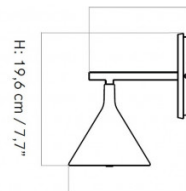

## PRODUCT SPECIFICATION

**Light Source:** 3.6W, 2700K, 181 Lumens

**IP Code:** 20

**Dimming:** In-line dimmer switch included on cable.

**Dimensions:** Shade: Ø12cm  
Depth: 18cm  
Height: 19.6cm  
Wall Mount: Ø12.5cm  
Cable Length: 200cm

Ø: 12,5 cm / 4,92"

Ø: 12 cm / 4,7"

D: 14,9 cm / 5,9"

H: 19,6 cm / 7,7"

D: 18 cm / 7,09"

**For all sales and technical enquiries, please contact:**

+44 (0)114 263 4266

[info@davidvillagelighting.co.uk](mailto:info@davidvillagelighting.co.uk)