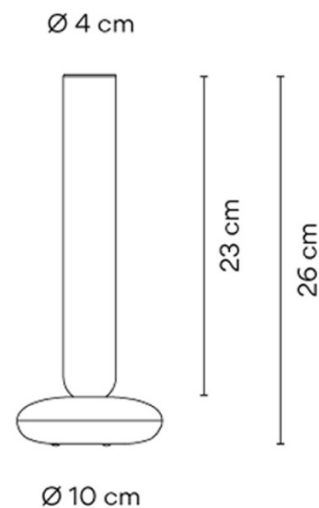

PRODUCT SPECIFICATION

Light Source: 2.1W, 2700K, 218 Lumens

IP Code: 20

Dimming: Integrated dimmer on product.

Dimensions: Base: Ø10cm
Height: 26cm
Charging Cable Length: 150cm

For all sales and technical enquiries, please contact: