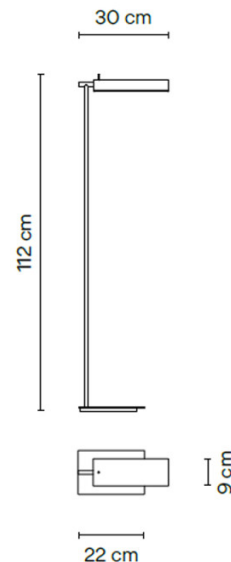

Please note, this product is also available with Casambi dimming compatibility. [Contact us](#) for pricing and information.

PRODUCT SPECIFICATION

Light Source: 3.4W, 2700K, 331 Lumens

IP Code: 20

Dimming: In-line dimmer included on cable.

Dimensions: Height: 146cm
Depth: 30cm
Base Length: 22cm

Cable Length: 250cm

For all sales and technical enquiries, please contact:

+44 (0)114 263 4266

info@davidvillagelighting.co.uk

www.davidvillagelighting.co.uk