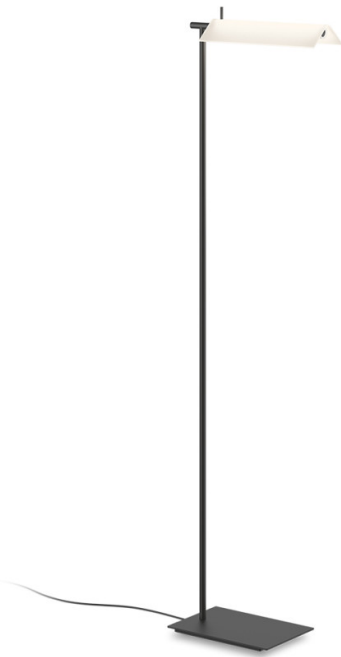

VIBIA

Vibia Asia LED Floor Lamp

LA11468/F

SOURCE: <https://www.davidvillagelighting.co.uk/product/Vibia-Asia-LED-Floor-Lamp/10002821>

PRODUCT DESCRIPTION

Designer: Antoni Arola

Vibia Asia LED Floor Lamp

Vibia Asia LED Floor Lamp carries the pitched-roof form of the Asia collection into a freestanding lamp for lower, more intimate lighting. The lacquered glass shade filters the light with a soft, translucent quality, while the adjustable diffuser allows the light to be directed towards a chair, sofa, or reading area.

Vibia Asia LED Floor Lamp brings the collection's lacquered glass shade down to seating height, making it feel more like a reading lamp than a general room light. The shade can be adjusted towards a chair, sofa, or bedside area, so the light falls where it is needed rather than filling the whole room from above. Its Volumetric Diffuser gives a soft, directed glow on the surface below, useful for reading, evening light, or adding a warmer pool of light beside furniture.

The 2700K LED output keeps the light warm, with dimming capability. Available in Black, Warm White, and Beige finishes, the Asia Floor Lamp has a simple architectural form that works well beside soft seating, in bedrooms, or in hospitality spaces where a more focused floor light is needed. Most suited to living rooms, reading areas, bedrooms, lounge seating, and hotel spaces.

Please note, this product is also available with Casambi dimming compatibility. [Contact us](#) for pricing and information.

PRODUCT SPECIFICATION

Light Source: 3.4W, 2700K, 331 Lumens

IP Code: 20

Dimming: In-line dimmer included on cable.