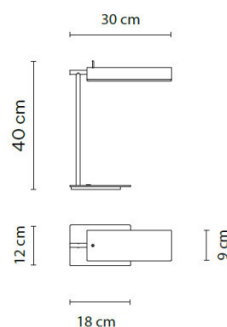

PRODUCT SPECIFICATION

Light Source: **Single (3635):** 3.4W, 2700K, 331 Lumens
Double (3637): 2 x 3.4W, 2700K, 662 Lumens

IP Code: 20

Dimming: Integrated dimmer on the product.

Dimensions: Single (3635):
Height: 40cm
Width: 30cm
Base: 18cm

Double (3637):
Height: 40cm
Width: 55cm
Base: 18cm

Cable Length: 250cm

Single (3635)

Double (3637)

For all sales and technical enquiries, please contact:

+44 (0)114 263 4266

info@davidvillagelighting.co.uk

www.davidvillagelighting.co.uk