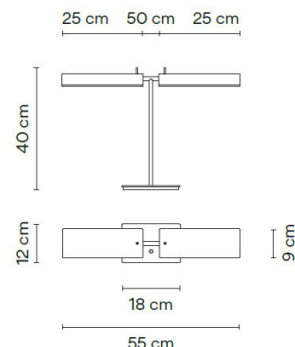

PRODUCT SPECIFICATION

Light Source: **Single (3635):** 3.4W, 2700K, 331 Lumens
Double (3637): 2 x 3.4W, 2700K, 662 Lumens

IP Code: 20

Dimming: Integrated dimmer on the product.

Dimensions: Single (3635):
Height: 40cm
Width: 30cm
Base: 18cm

Double (3637):
Height: 40cm
Width: 55cm
Base: 18cm

Cable Length: 250cm

Single (3635)

Double (3637)

For all sales and technical enquiries, please contact:

+44 (0)114 263 4266

info@davidvillagelighting.co.uk

www.davidvillagelighting.co.uk