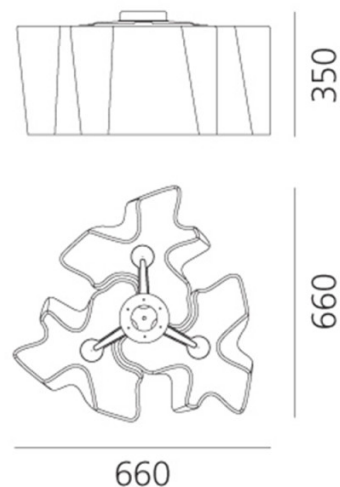

The grouped form gives the fitting a stronger visual pull than the single ceiling version, while the diffused and direct emission still keeps the overall effect calm rather than harsh. Finished in Silk and made from blown glass with aluminium, it can sit alone or relate naturally to larger Logico schemes.

PRODUCT SPECIFICATION

Light Source: 3 x Max 12W E27 LED Dimmable (Excluded)

IP Code: 20

Dimming: Dimmable via mains phase dimming.

Dimensions: Width: 66cm
Length: 66cm
Height: 35cm

For all sales and technical enquiries, please contact: