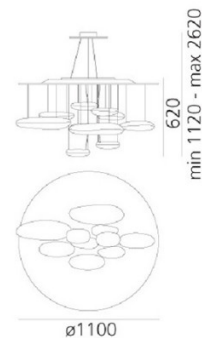

PRODUCT SPECIFICATION

1. **Light Source:** **Standard** - 2 x 29W, 2700K or 3000K, 2893 or 3094 lumens
   Mini - 29W, 2700K or 3000K, 1447 or 1547 lumens
2. **IP Code:** 20
3. **Dimming:** Push to make/ switch dimming, dimmable using push to make switches. Please consult your electrician, additional wiring may be required on site.
4. **Dimensions:** **Standard** - Ø110 cm, 62 cm H, 112-262 cm cable L
   Mini - Ø 70 cm, 56.9 cm H, 96.4-261.4 cm cable L

Standard

Mini