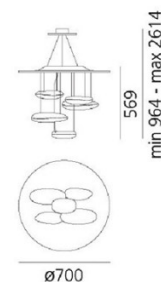

Artemide

Artemide Mercury LED
Suspension

LA8257-LED

SOURCE: <https://www.davidvillagelighting.co.uk/product/Artemide-Mercury-LED-Suspension/12250>

PRODUCT DESCRIPTION

Designer: Ross Lovegrove

Mercury LED Suspension by
Artemide

Part of an award winning collection, designed by Ross Lovegrove, the Mercury lights are available in suspension and ceiling lights, and in two sizes. Mercury was awarded the Red Dot Design Award and the Good Design Award in 2008. These lights are instantly recognisable as Lovegrove's signature pieces, who draws inspiration from simple elements found in nature.

The Mercury LED suspension light has a number of pebbles suspended from an aluminium disk. The pebbles seem to be floating in the air, in various heights. The natural light bounces off the pebbles, while the dynamics between light and movement is constantly reflected. When not on, the Mercury lights are a phenomenal sculptural object in the room. When switched on, the light is bounced off the pebbles and reflecting light in the environment around. The pebbles also create a playful game of shadows, onto the aluminium disk.

The LED suspension is available as a Standard size (10 pebbles) or a Mercury Mini (5 pebbles) LED suspension light. You can select your preferred colour temperature, 2700K or 3000K. The collection also includes a halogen/retrofit Suspension and a ceiling light in either halogen/retrofit or integrated LED version.

PRODUCT SPECIFICATION