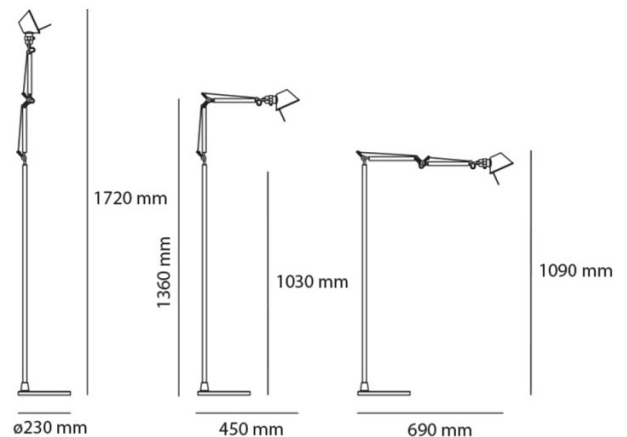

PRODUCT SPECIFICATION

Light Source: **Tolomeo:** 8W, 3000K, 761 Lumens
Tolomeo Micro: 7W, 3000K, 648 Lumens

IP Code: 20

Dimming: Integrated dimmer on the product.

Dimensions: Tolomeo:
Height: 162cm
Base: Ø33cm
Max Extension Height: 226cm

Tolomeo Micro:
Height: 109cm
Base: Ø23cm
Max Extension Height: 172cm
Max Extension Length: 69cm

Cable Length: 180cm

For all sales and technical enquiries, please contact:

+44 (0)114 263 4266

info@davidvillagelighting.co.uk