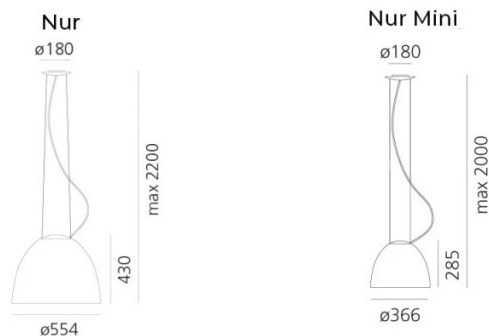

This page brings together Nur LED and Nur Mini LED. The difference is mainly one of size, not design direction: the larger fitting has more spread over a table or open area, while the Mini keeps the same family character in a smaller suspension. Nur Mini LED is specified with diffused direct and indirect emission, and both sizes are offered in Anodised Aluminium and Anthracite Grey.

## PRODUCT SPECIFICATION

**Light Source:** Nur LED: 45W, 2700K, 1882 Lumens

Nur Mini LED: 30W, 2700K, 1501 Lumens

**IP Code:** 20

**Dimming:** Nur LED: Dimmable via the Artemide App.

**Nur Mini LED:** Push to make/ switch dimming, dimmable using push-to-make switches. Please consult your electrician; additional wiring may be required on-site.

**Dimensions: Nur:**

Height: 43cm

Shade: Ø55cm

Max Height from Ceiling: 220cm

**Nur Mini:**

Height: 28.5cm

Shade: Ø36.6cm

Base: Ø18cm

Max Height from Ceiling: 220cm

**For all sales and technical enquiries, please contact:**

+44 (0)114 263 4266

[info@davidvillagelighting.co.uk](mailto:info@davidvillagelighting.co.uk)

[www.davidvillagelighting.co.uk](http://www.davidvillagelighting.co.uk)