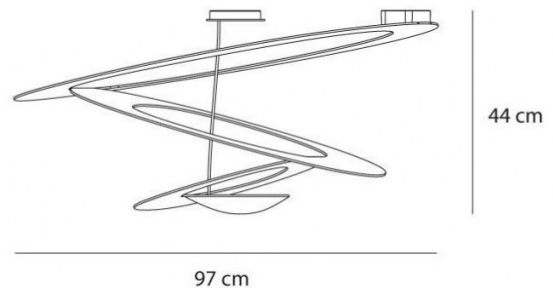

## PRODUCT SPECIFICATION

<b>Light Source:</b>	44W, 3000K, 3313 Lumens or 44W, 2700K, 3097 Lumens
<b>IP Code:</b>	20
<b>Dimming:</b>	Push to make/switch dimming, dimmable using push-to-make switches. Please consult your electrician; additional wiring may be required on-site.
<b>Dimensions:</b>	Width: 97cm Height: 44cm