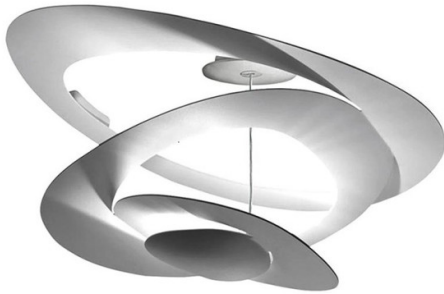

Artemide

Artemide Pirce LED Ceiling Light

LA6601

SOURCE: <https://www.davidvillagelighting.co.uk/product/Artemide-Pirce-LED-Ceiling-Light/13476>