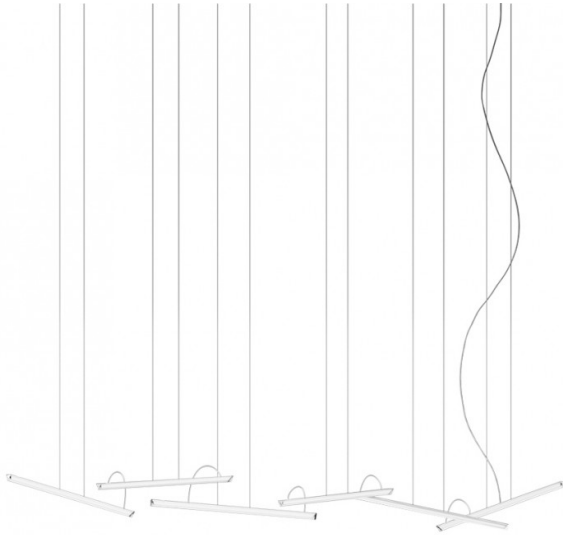

VIBIA

Vibia Halo Lineal 2342 LED Suspension Light

LA6846

SOURCE: <https://www.davidvillagelighting.co.uk/product/Vibia-Halo-Lineal-2342-LED-Suspension-Light/13870>

PRODUCT DESCRIPTION

Designer: Martín Azúa

Vibia Halo 2342 Lineal LED Suspension Light

The Halo 2342 Lineal pendant light interprets the classic linear suspension with a geometric and dynamic design by Martín Azúa. Each shade hangs purposefully and gracefully, made from PMMA to shine brightly and diffuse the integrated LED light source. What results is an evenly-spread and efficient glow that also appears ethereal in look.

The pattern of the Halo Lineal 2342 pendant produces a magnificent aesthetic and effective illumination, perfect for use as a main light in many settings. The pendant lamp can also be used alongside other lights from the [Vibia Halo collection](#) for a sensational light installation that looks comfortable in even the biggest of spaces. Use in homes, offices, hospitality venues, projects and more for a contemporary light solution.

PRODUCT SPECIFICATION

Light Source:	15.3W, 3000K, 7702 Lumens
IP Code:	20
Dimming:	Dimmable via 1-10v, DALI dimming systems or Casambi. Please consult your electrician, additional wiring may be required on site.
Dimensions:	Shade Length: 100cm Total Length: 336cm Depth: 48cm Ceiling Canopy: Ø35cm Maximum Drop: 350cm