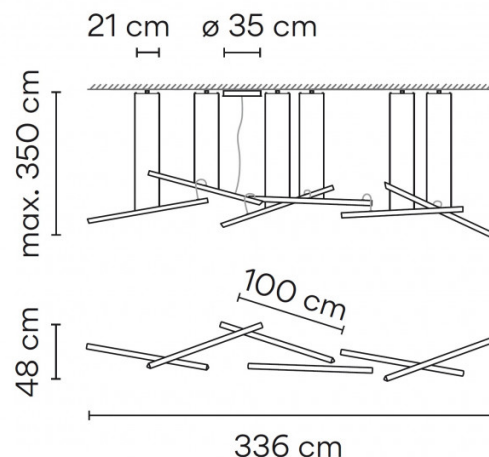

VIBIA

Vibia Halo Lineal 2342 LED Suspension Light

LA6846

SOURCE: <https://www.davidvillagelighting.co.uk/product/Vibia-Halo-Lineal-2342-LED-Suspension-Light/13870>

PRODUCT DESCRIPTION

Designer: Martín Azúa

Vibia Halo 2342 Lineal LED Suspension Light

The Halo 2342 Lineal pendant light interprets the classic linear suspension with a geometric and dynamic design by Martín Azúa. Each shade hangs purposefully and gracefully, made from PMMA to shine brightly and diffuse the integrated LED light source. What results is an evenly-spread and efficient glow that also appears ethereal in look.

PRODUCT SPECIFICATION

Light Source:	15.3W, 3000K, 7702 Lumens
IP Code:	20
Dimming:	Dimmable via 1-10v, DALI dimming systems or Casambi. Please consult your electrician, additional wiring may be required on site.
Dimensions:	Shade Length: 100cm Total Length: 336cm Depth: 48cm Ceiling Canopy: Ø35cm Maximum Drop: 350cm