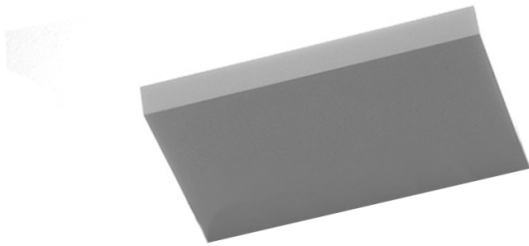

davide groppi

Davide Groppi Sol 2 LED Wall Light

LA6885

SOURCE: <https://www.davidvillagelighting.co.uk/product/Davide-Groppi-Sol-2-LED-Wall-Light/13919>

PRODUCT DESCRIPTION

Designer: Omar Carraglia

Davide Groppi Sol 2 LED Wall Light

Davide Groppi Sol 2 LED Wall Light was designed by Omar Carraglia in 2008. This wall light is designed as a pure form, serving as a simple yet elegant structure for the light source. By seamlessly incorporating light into the surrounding space, it becomes an integral architectural element, enhancing the overall design and functionality of the environment.

Sol 2 LED Wall Light is a rectangular frame which can be positioned as both an upward and downward light. Sol 2 can be strategically arranged in multiples to produce an aesthetically pleasing display, resulting in a clean ensemble. Available in a matte white colourway, this minimalistic wall light can be featured in both commercial and residential settings.

PRODUCT SPECIFICATION

- Light Source:** 24W, 3000K, 1959 Lumens
- IP Code:** 20
- Dimming:** Dimmable via IGBT/Triac dimming systems.
- Dimensions:** Height: 2.6cm
Length: 24cm
Width: 18cm

For all sales and technical enquiries, please contact: