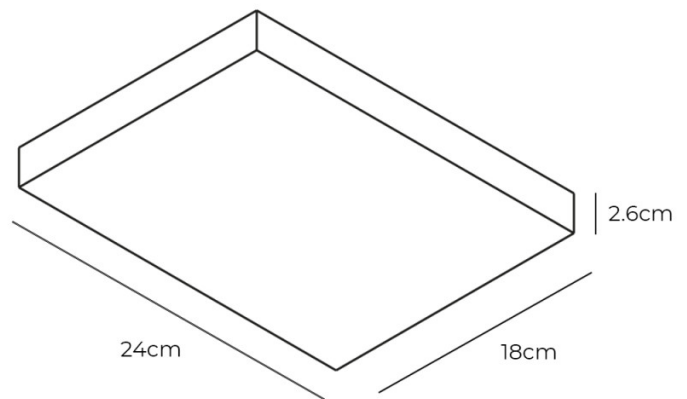

Sol 2 LED Wall Light is a rectangular frame which can be positioned as both an upward and downward light. Sol 2 can be strategically arranged in multiples to produce an aesthetically pleasing display, resulting in a clean ensemble. Available in a matte white colourway, this minimalistic wall light can be featured in both commercial and residential settings.

PRODUCT SPECIFICATION

- Light Source:** 24W, 3000K, 1959 Lumens
- IP Code:** 20
- Dimming:** Dimmable via IGBT/Triac dimming systems.
- Dimensions:** Height: 2.6cm
Length: 24cm
Width: 18cm

For all sales and technical enquiries, please contact: