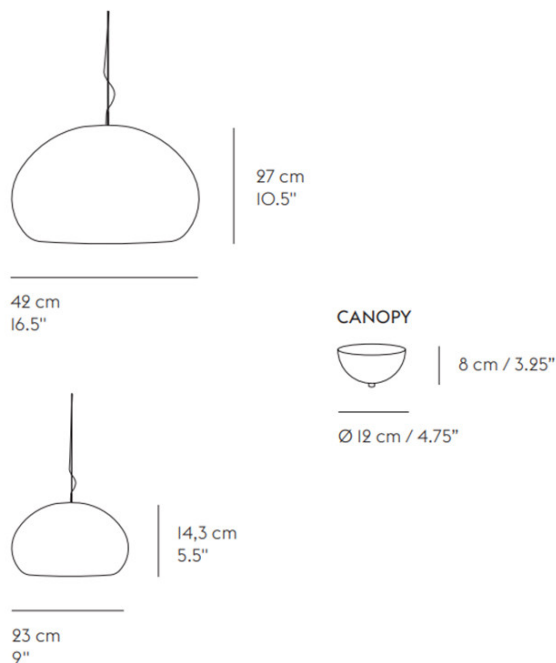

Available in two sizes, a small (Ø23cm) and large (Ø42cm) version, the Fluid can be installed individually or in clusters of varying sizes. The Muuto Fluid Pendant is a beautiful addition to both residential and commercial interiors, it truly makes a statement when displayed above dining tables, kitchen islands and workspaces. But is also welcomed in larger spaces such as in restaurants, bars and hotels.

PRODUCT SPECIFICATION

- Light Source:** **Small:** 1 x Max 5W LED G9 (3W LED G9 included)
Large: 1 x Max 18W LED E27 (excluded)
- IP Code:** 20
- Dimming:** **Small:** Dimmable via mains phase dimming when used with a dimmable bulb.
Large: Dimmable via mains phase dimming.
- Dimensions: Small:**
Ø23cm
Shade Height: 14.3cm

Large:
Ø42cm
Shade Height: 27cm

Cable Length: 3.5m

For all sales and technical enquiries, please contact:

+44 (0)114 263 4266

info@davidvillagelighting.co.uk

www.davidvillagelighting.co.uk