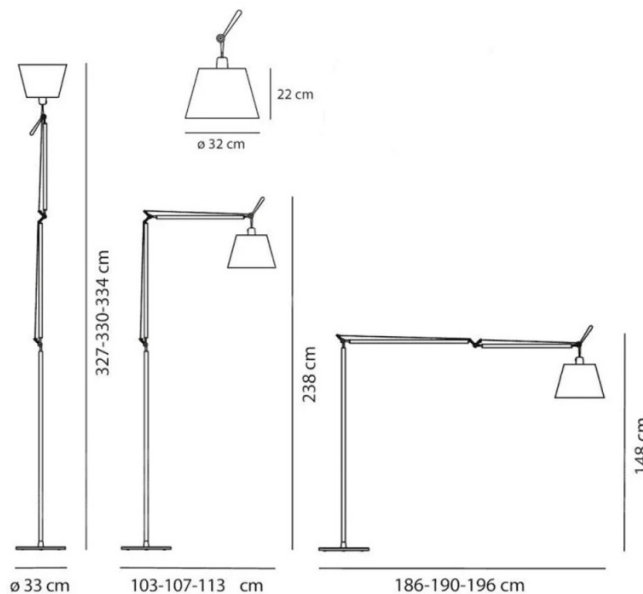

## PRODUCT SPECIFICATION

- Light Source:** **Parchment paper:** 31W, 3000K, 1999-2016 Lumens  
**Silk satin:** 31W, 3000K, 1894-1914 Lumens  
**Black textile:** 31W, 3000K, 1681-1693 Lumens
- IP Code:** 20
- Dimming:** Integrated dimmer included on the product.
- Dimensions:** Shade: Ø32cm  
Height: 238cm  
Base: Ø33cm  
Maximum Extension Height: 334cm  
Maximum Extension Length: 196cm