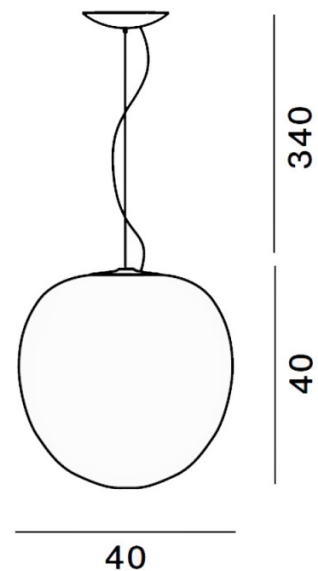

PRODUCT SPECIFICATION

Light Source: 1 x Max 20W E27 LED (included)

IP Code: 20

Dimming: Dimmable via Triac dimming.

Dimensions: Shade Ø: 40cm
Shade Height: 40cm
Cable Length: 340cm

16 - 21 LED