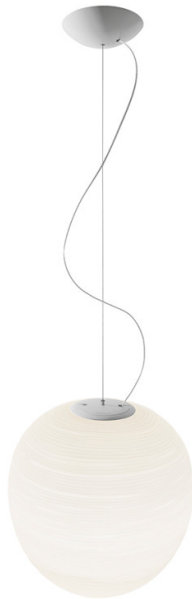

**FOSCARINI**

**Foscarini Rituals XL Pendant**

LA7084

SOURCE: <https://www.davidvillagelighting.co.uk/product/Foscarini-Rituals-XL-Pendant/14254>

**PRODUCT DESCRIPTION**

**Designer:** Ludovica & Roberto Palomba

**Foscarini Rituals XL Suspension  
Pendant**

The Rituals family, with its different and complementary forms, volumes and proportions, now has an extra large version, a new irregular sphere in an impressive size. The poetry and lightness of the various Rituals versions, somewhere between east and west, rarefaction and materiality, draw their inspiration from traditional Japanese lanterns and, in particular, from the 1950s creations by Isamu Noguchi, bringing a suffused and precious light to a variety of different settings.

Rituals lamps' refined effect, emphasised by their delicately rounded shape and the glass grinding – achieved through a special industrial process - recalls an ancient craftworking skill. The magic of rice paper and mulberry tree bark, the raw materials of the ritual lanterns is reinterpreted by Ludovica & Roberto Palomba and is visible in the full body of blown, satin-effect glass. The lamp retains its decorative value even when it's switched off. On its own or with the other lamps in the family, the assertive personality of Rituals XL can be used to fill large spaces or to define various living areas both in the home environment and in contract spaces.

**PRODUCT SPECIFICATION**

**Light Source:** 1 x Max 20W E27 LED (included)

**IP Code:** 20

**Dimming:** Dimmable via Triac dimming.

**Dimensions:** Shade Ø: 40cm  
Shade Height: 40cm  
Cable Length: 340cm