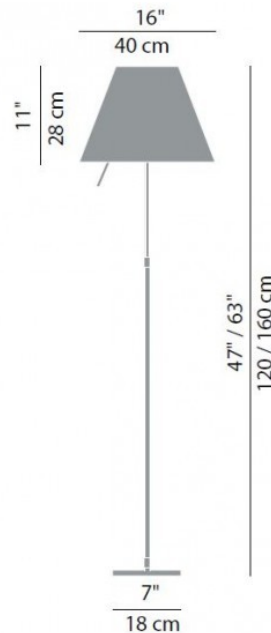

If you are looking for a stylish, personable and functional floor lamp for your space then look no further. The Luceplan Costanza Telescopic Floor Lamp includes telescopic height adjustment, and can vary its height from 120cm - 160cm, it is easy to adjust by loosening and tightening the bolt on the stem of the light as seen on the specification sheet. The base and stem of this lamp is available in either aluminium or black. Although designed in 1986, the Costanza has lost none of its charm today and still is a popular lighting solution for a range of interior styles.

PRODUCT SPECIFICATION

- Light Source:** **Dimmable:** 1 x Max 20W LED E27 Dimmable (Excluded)
Non Dimmable: 1 x Max 20W LED E27 (Excluded)
- IP Code:** 20
- Dimming:** **Dimmable version:** Integrated touch dimmer included on product.
Non-dimmable version: Integrated on/off switch on the product.
- Dimensions:** Height: 120cm - 160cm
Base: Ø18cm
Shade: Ø40cm
Shade height: 28cm