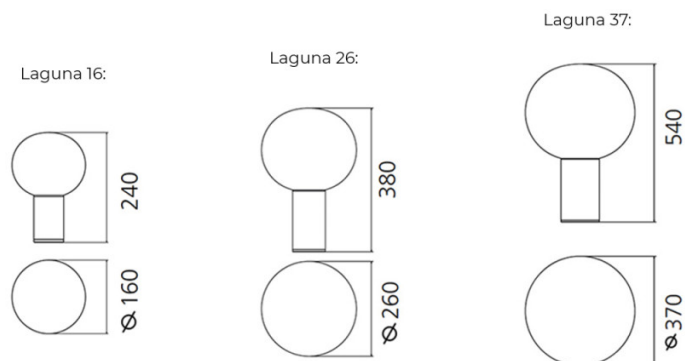

Artemide

Artemide Laguna Table Lamp

LA7725

SOURCE: <https://www.davidvillagelighting.co.uk/product/Artemide-Laguna-Table-Lamp/14996>

PRODUCT DESCRIPTION

Designer: Matteo Thun

Artemide Laguna Table Lamp

The Artemide Laguna Table Lamp is an elegant design by Matteo Thun, with an elevated aluminium base in satinised bronze. On top of the base, a blown glass shade perfectly balances, creating a stunning effect. The spherical diffuser, in a smoked glass colour, creates a soft light on the table surface and the surrounding space, evenly dispersed into the room.

Laguna is available in three sizes, Laguna 16, Laguna 26 and the largest in the range, Laguna 37. All sizes feature an in-line switch on the cable, with the smaller size offering an on/off function and the two larger sizes allowing you to dim the illumination. The Laguna Table Lamp is perfect for both residential and hospitality spaces, especially in a lounge, bedroom, reception area or dining space.

Please Note: The Laguna Table Lamp is also available in a brass finish. Please [contact us](#) for further information and pricing.

PRODUCT SPECIFICATION

Light Source:	Laguna 16: 1 x Max 8W E14 LED (Excluded) Laguna 26: 1 x Max 20W E27 LED (Excluded) Laguna 37: 1 x Max 20W E27 LED (Excluded)
IP Code:	20
Dimming:	Laguna 16: In-line on/off switch included on cable. Laguna 26 & 37: In-line dimmer included on cable.
Dimensions:	<p>Laguna 16: Diffuser: Ø16cm Height: 24.1cm Base: Ø6.5cm</p> <p>Laguna 26: Diffuser: Ø26cm Height: 38.3cm Base: Ø9cm</p> <p>Laguna 37: Diffuser: Ø37cm Height: 54.1cm Base: Ø13cm</p>