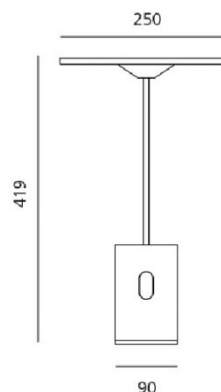

## PRODUCT SPECIFICATION

- Light Source:** 14W, 3000K, 646 Lumens
- IP Code:** 20
- Dimming:** Integrated dimmer on the product.
- Dimensions:** Diffuser: Ø25cm  
Height: 41.9cm  
Base: Ø9cm  
Cable Length: 150cm