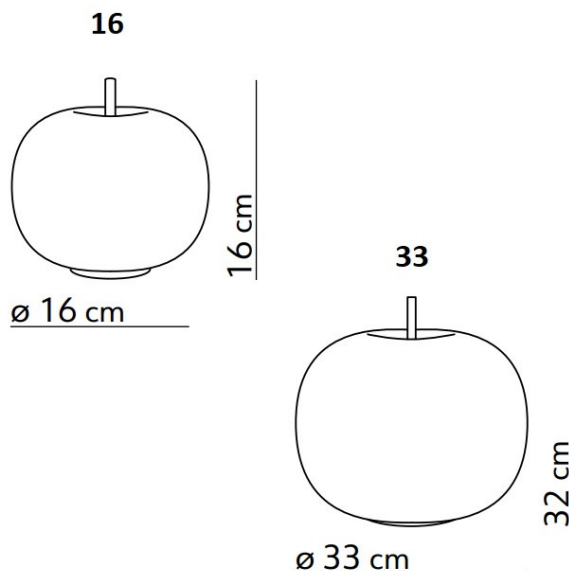

The KDLN table lamp is available in two sizes, 16 and 33, which allows you to choose the perfect table lamp for your space. As part of the [Kushi collection](#), this table lamp would be a stunning addition to a bedside table or desk space.

**PRODUCT SPECIFICATION**

- Light Source:** 16: 1 x Max 25W G9 (excluded)  
33: 1 x Max 30W E27 (excluded)
- IP Code:** 20
- Dimming:** 16: Non-dimmable.  
33: In line dimmer included on cable.
- Dimensions:** 16:  
Ø16cm  
Height: 16cm  
Cable Length: 182cm  
  
33:  
Ø33cm  
Height: 32cm  
Cable Length: 175cm