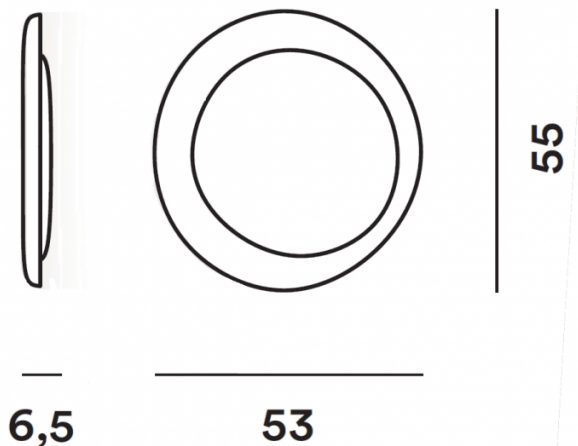

**Foscarini Bahia Mini LED Ceiling /
Wall Light**

Designed by Paolo Lucidi and Luca Pevere, the Bahia Mini LED wall light is ideal for adding a hint of softness to a wall. It is highly evocative yet, at the same time, truly elegant. The light is made from two essential parts that layer on top of each other in an asymmetric way to produce a natural and organic-looking light. The LED light source is encased between the two layers, producing a light that escapes from the sides that is warm and diffused.

Playing with light and shadow, the Bahia Mini LED wall lamp is intriguing and chic and can be used in many interiors. Perfect for lining the walls in corridors, lounges, bedrooms and more, this light can be used in small spaces alone, or big spaces in clusters or rows. You can create an interesting and unique feature by placing multiple wall lights in different combinations, and you can also pair with the bigger size of the [Bahia LED wall light](#) to create variety. You can also use this light as a ceiling light and can choose between a non-dimmable or dimmable version.

PRODUCT SPECIFICATION

- Light Source:** 21W, 2850K, 2425 Lumens
- IP Code:** 20
- Dimming:** Non-dimmable
or
Dimmable via Dali dimming systems or Push to make/ switch dimming. Please consult your electrician, additional wiring may be required on site.
- Dimensions:** Width: 53cm
Height: 55cm
Depth: 6.5cm