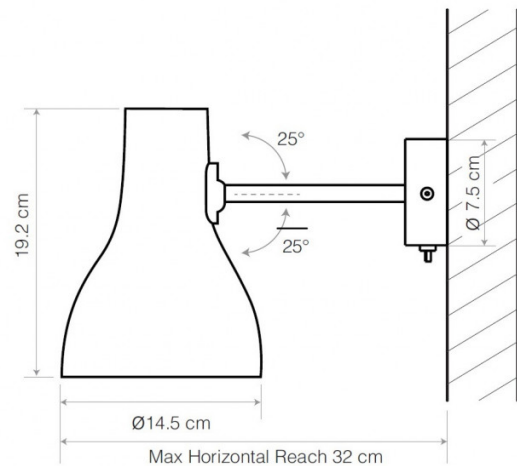

PRODUCT SPECIFICATION

- Light Source:** 1 x Max 10W E27 LED (Excluded)
- IP Code:** 20
- Dimming:** **Hard-Wired:** Integrated on/off switch on the product. Can be wired to an external switch by a qualified electrician.
Cable & Plug: In-line on/off switch included on cable.
- Dimensions:** Shade: Ø14.5cm
Shade Height: 19.2cm
Wall Plate: Ø7.5cm
Maximum Horizontal Reach: 32cm
Cable Length: 250cm