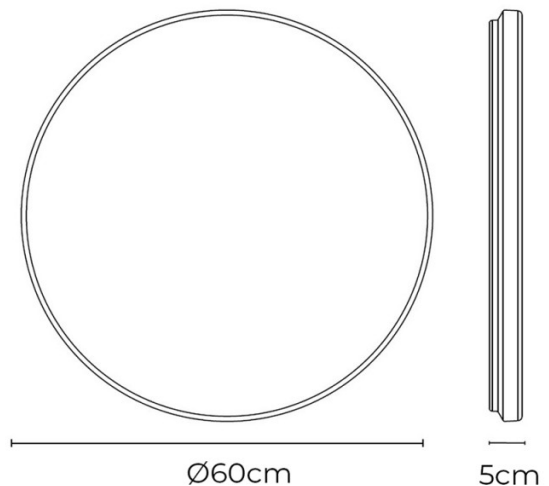

PRODUCT SPECIFICATION

- Light Source:** 57W, 2700K, 3141 Lumens
- IP Code:** 40
- Dimming:** Dimmable via mains phase dimming.
- Dimensions:** Ø60cm  
Depth: 5cm

For all sales and technical enquiries, please contact: