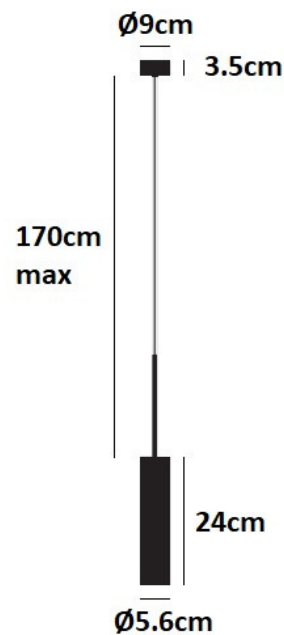

A rod on the back of the tubular shade allows you to push the light source closer to the opening or pull further back into the shade. This action allows you to increase or decrease the light intensity and the size of the beam. This puts the emphasis on the functionality and importance of the light rather than the lamp. This makes the Lucenera 504 pendant ideal as a stylish task light that will focus and direct its glow.

Ph. credits: Nava Rapacchietta

PRODUCT SPECIFICATION

Light Source: 1 x Max 5.5W GU10 LED (excluded)

IP Code: 20

Dimming: Dimmable via mains phase dimming.

Dimensions: Tube: Ø5.6cm x 24cm
Cable Length: 170cm
Canopy: Ø9cm x 3.5cm