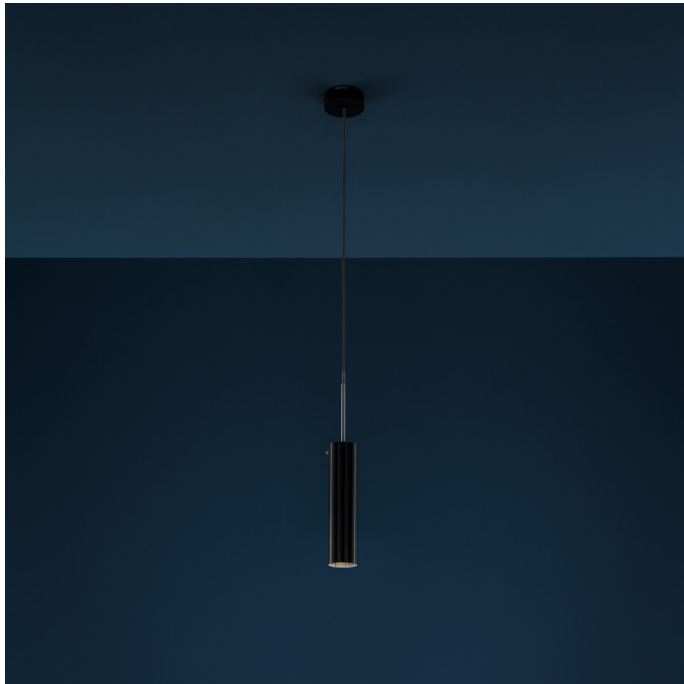

Catellani & Smith Lucenera 504 Pendant Light

LA3452

SOURCE: <https://www.davidvillagelighting.co.uk/product/Catellani-Smith-Lucenera-504-Pendant-Light/15925>

PRODUCT DESCRIPTION

Designer: Enzo Catellani

Catellani & Smith Lucenera 504 LED Pendant Light

The Lucenera pendant is a minimalist design that provides a simple downlight, ideal for bringing a spotlight above a table or workspace. The minimal design is available in a black finish that complements every interior and style. The concept behind the Lucenera is taking the limelight off the lamp and giving centre stage to the light. This is clear through the detailing of the design and the way in which the light can be adjusted and enjoyed.

A rod on the back of the tubular shade allows you to push the light source closer to the opening or pull further back into the shade. This action allows you to increase or decrease the light intensity and the size of the beam. This puts the emphasis on the functionality and importance of the light rather than the lamp. This makes the Lucenera 504 pendant ideal as a stylish task light that will focus and direct its glow.

Ph. credits: Nava Rapacchietta

PRODUCT SPECIFICATION

Light Source: 1 x Max 5.5W GU10 LED (excluded)

IP Code: 20

Dimming: Dimmable via mains phase dimming.

Dimensions: Tube: Ø5.6cm x 24cm
Cable Length: 170cm
Canopy: Ø9cm x 3.5cm