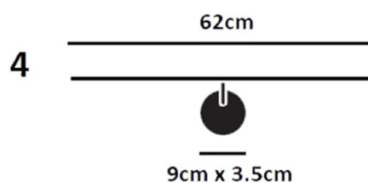

Catellani & Smith Light Stick CW LED Wall Light

LA3456/6

SOURCE: <https://www.davidvillagelighting.co.uk/product/Catellani-Smith-Light-Stick-CW-LED-Wall-Light/15930>

PRODUCT DESCRIPTION

Designer: Enzo Catellani

Catellani & Smith Light Stick CW LED Wall Light

The Light Stick CW LED Wall light by Catellani & Smith is a minimalist design that provides both luxury and functionality. The thin copper rod plated in a shimmering metallic nickel finish is expertly embellished with 4 to 6 LED light sources that are evenly spaced along the 62 - 88cm rod. This horizontal fixture was inspired by the simplicity and effectiveness of LED circuits that urged Catellani to move away from his more 'aggressive' designs toward minimalism.

This minimalist metallic Light Stick wall light is ideal for every interior style as its simple appearance allows it to blend easily into its surroundings. Place the Light Stick CW in your kitchen, living room or bedroom, or even in your commercial space. This Catellani & Smith wall light provides a glare-free ambient light that will indirectly brighten your room with ease.

Ph. credits: Nava Rapacchietta

PRODUCT SPECIFICATION

Light Source: **4:** 4W, 2700K, 560 Lumens
6: 6W, 2700K, 840 Lumens

IP Code: 20

Dimming: Dimmable via triac dimming

Dimensions: **4:**
Width: 62cm
Wall Mount: 9cm x 3.5cm

6:
Width: 88cm
Wall Mount: 9cm x 3.5cm