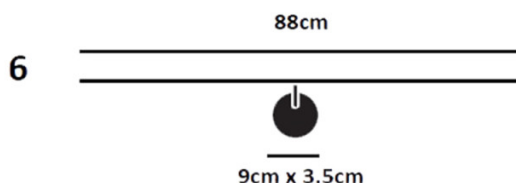

Catellani & Smith Light Stick CW LED Wall Light

LA3456/6

SOURCE: <https://www.davidvillagelighting.co.uk/product/Catellani-Smith-Light-Stick-CW-LED-Wall-Light/15930>

PRODUCT DESCRIPTION

Designer: Enzo Catellani

Catellani & Smith Light Stick CW LED Wall Light

The Light Stick CW LED Wall light by Catellani & Smith is a minimalist design that provides both luxury and functionality. The thin copper rod plated in a shimmering metallic nickel finish is expertly embellished with 4 to 6 LED light sources that are evenly spaced along the 62 - 88cm rod. This horizontal fixture was inspired by the simplicity and effectiveness of LED circuits that urged Catellani to move away from his more 'aggressive' designs toward minimalism.

This minimalist metallic Light Stick wall light is ideal for every interior style as its simple appearance allows it to blend easily into its surroundings. Place the Light Stick CW in your kitchen, living room or bedroom, or even in your commercial space. This Catellani & Smith wall light provides a glare-free ambient light that will indirectly brighten your room with ease.

Ph. credits: Nava Rapacchietta

PRODUCT SPECIFICATION

Light Source: **4:** 4W, 2700K, 560 Lumens
6: 6W, 2700K, 840 Lumens

IP Code: 20

Dimming: Dimmable via triac dimming

Dimensions: **4:**
Width: 62cm
Wall Mount: 9cm x 3.5cm

6:
Width: 88cm
Wall Mount: 9cm x 3.5cm