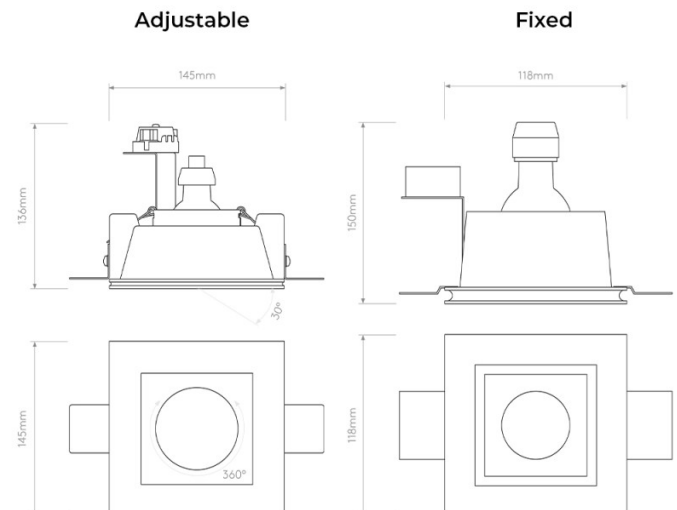

Available in fixed and adjustable versions, Blanco Square offers flexibility depending on the setting and lighting requirements. The adjustable version can be tilted by 30° and rotated by 360°, making it particularly useful for directional lighting in bathrooms, hallways, kitchens and other interior spaces where a more controlled beam is needed. Its pared-back square form keeps the overall look discreet whilst still feeling considered and architectural.

PRODUCT SPECIFICATION

Light Source: 1 x Max 6W GU10 Dimmable (Excluded)

IP Code: 20

Dimming: Dimmable via mains phase dimming.

Dimensions: Fixed:
Fixture: 11.8cm²
Depth: 15cm

Adjustable:
Fixture: 14.5cm²
Depth: 13.6cm