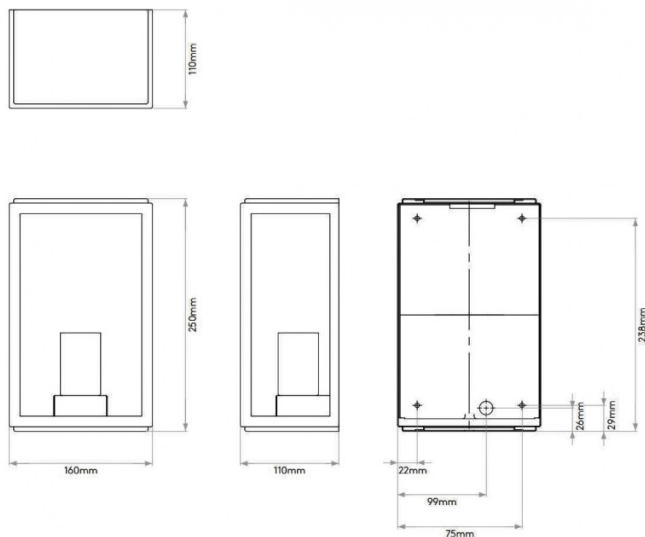

IP Code: 44

Dimming: Dimmable via mains phase dimming.

Dimensions: Height: 25cm
Width: 16cm
Depth: 11cm

For all sales and technical enquiries, please contact:

+44 (0)114 263 4266

info@davidvillagelighting.co.uk