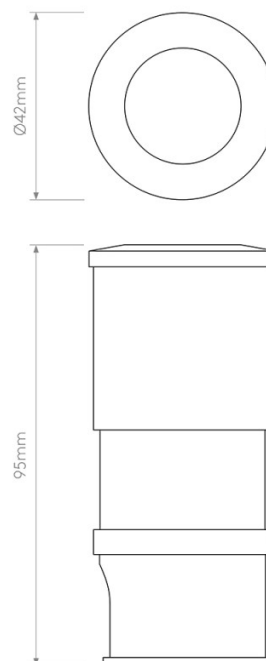

The Terra 42 can be used to mark out areas such as bathroom floors, patios, garden paths, or exterior floor edges. Its compact round form keeps the fitting visually simple once installed, while the IP67 rating makes it suitable for bathroom zones 1, 2, and 3, as well as exterior use.

PRODUCT SPECIFICATION

Light Source: 2W, 3000K, 169 Lumens

IP Code: 67

Dimming: Dimmable via mains phase dimming.

Dimensions: Depth: 9.5cm
 Fixture: Ø4.2cm
 Cut Out Hole: Ø4cm
 Cable Length: 150cm

For all sales and technical enquiries, please contact: