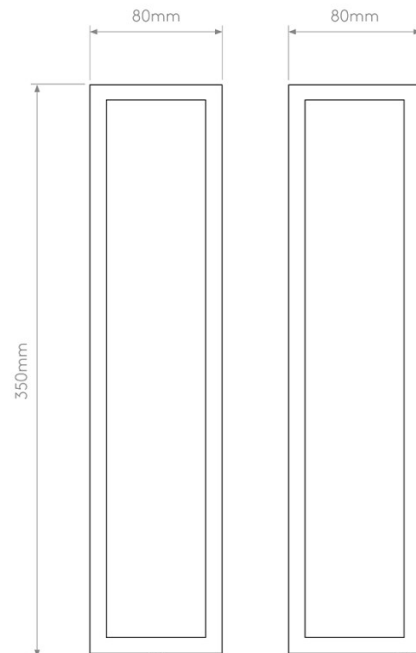

## PRODUCT SPECIFICATION

**Light Source:** 2 x Max 5W E14 LED Dimmable (Excluded)

**IP Code:** 44

**Dimming:** Dimmable via mains phase dimming.

**Dimensions:** Height: 35cm  
Width: 8cm  
Depth: 8cm

**For all sales and technical enquiries, please contact:**