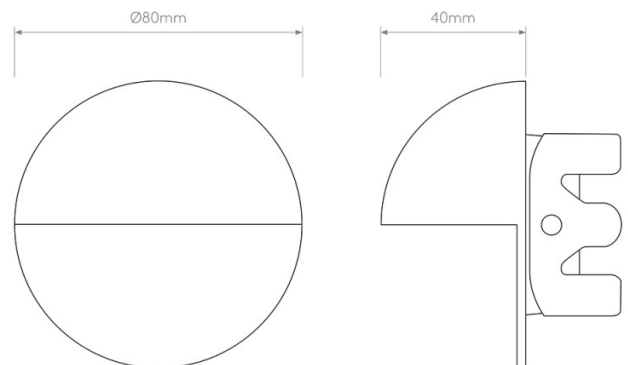

PRODUCT SPECIFICATION

Light Source: 2W, 3000K, 82 Lumens

IP Code: 65

Dimming: Dimmable when dimmable driver is installed.

Dimensions: Shade: Ø8cm
Depth: 4cm
Cut Out Hole: Ø6.2cm
Recess Depth: 3cm

For all sales and technical enquiries, please contact: