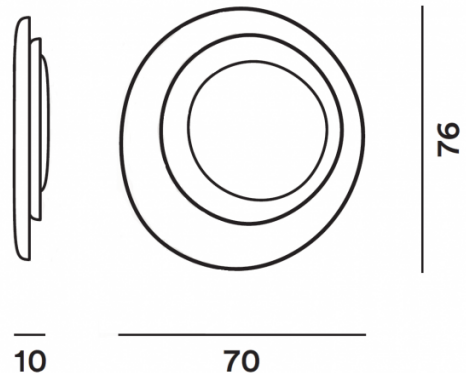

**Foscarini Bahia LED Ceiling / Wall
Light**

The Bahia LED wall light is a delightful light designed by Luca Pevere and Paolo Lucidi, a design duo known for taking materials and using them in new, innovative ways to produce stylish and modern designs. The wall light is made from three asymmetric layers in circular shapes that play with light and shadow. The first two layers encase the integrated LED light source, pushing the light to the edges. The third layer sits atop the light source to spread the light even further and to create an interesting interplay between darkness and light.

PRODUCT SPECIFICATION

Light Source: 43W, 2850K, 4850 Lumens
IP Code: 20
Dimming: Non-dimmable
 or
 Dimmable via Dali dimming systems or Push to make/ switch dimming. Please consult your electrician, additional wiring may be required on site.
Dimensions: Width: 70cm
 Height: 76cm
 Depth: 10cm