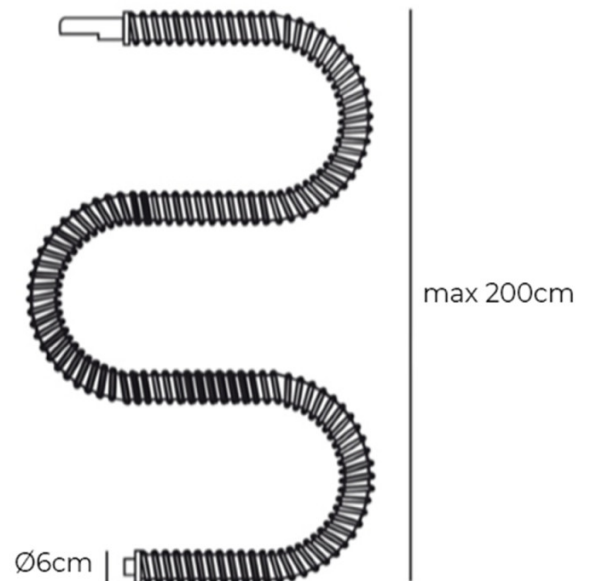

The flexibility of this lighting solution allows you to place the Boalum on the floor or the table, or hang it on the wall. You can twist it and bend the silhouette, or just about create any new game of light every day. Each element of the Artemide Boalum can be connected to up to four at a time, creating an 8m long luminaire, and rolled up to form various shapes.

PRODUCT SPECIFICATION

Light Source: 20W, 2700k, 780 Lumens

IP Code: 20

Dimming: Non-Dimmable.

Dimensions: Ø6cm
Length: 200cm

For all sales and technical enquiries, please contact:

+44 (0)114 263 4266

info@davidvillagelighting.co.uk