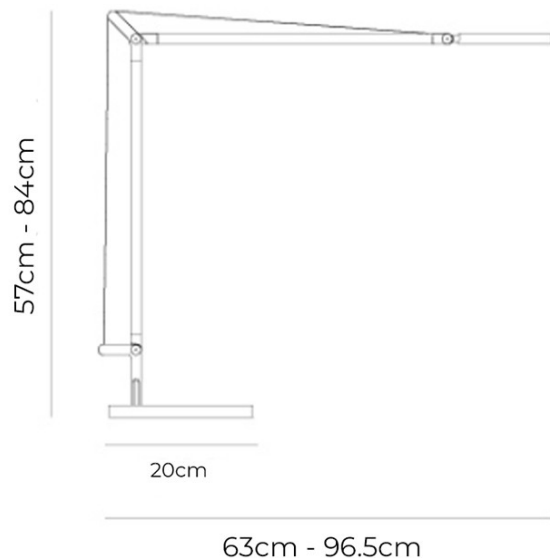

PRODUCT SPECIFICATION

Light Source: 8W, 3000K, 385 Lumens

IP Code: 20

Dimming: Integrated microswitch dimmer on the product.

Dimensions: Height: 57cm-84cm
Depth: 63cm-96.5cm
Base: 20cm

For all sales and technical enquiries, please contact: