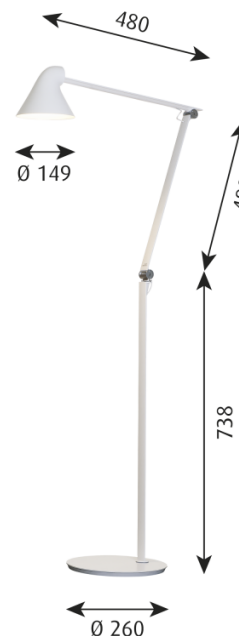

The NJP floor lamp was designed by Oki Sato and is a new interpretation of the classic silhouette and function seen in the renowned [Anglepoise](#) lamps. The angle of the shade and arm can be adjusted to provide a very handy light for reading or tasks. The floor lamp comes with an integrated LED light source with the choice between a 2700K (warmest white) or a 3000K (warm white) colour temperature. The floor light also has switch with 2 dimming options and a timer function that can automatically switch off the lamp after 4 or 8 hours if needed.

PRODUCT SPECIFICATION

Light Source: 10W, 2700K, 529 Lumens
or
10W, 3000K, 550 Lumens

IP Code: 20

Dimming: In line dimmer included on cable.

Dimensions: Shade: Ø14.9cm
Arm Length: 48cm
Arm Height: 48cm
Stem Height: 73.8cm
Base: Ø26cm