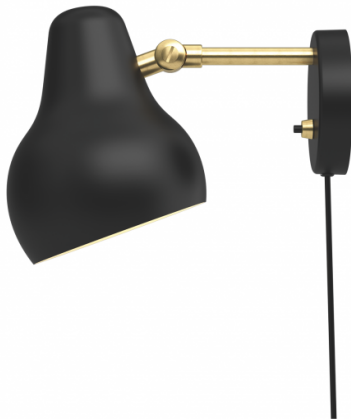

louis poulsen

Louis Poulsen VL 38 LED Wall Light

LA4363/W

SOURCE: <https://www.davidvillagelighting.co.uk/product/Louis-Poulsen-VL-38-LED-Wall-Light/17242>

PRODUCT DESCRIPTION

Designer: Vilhelm Lauritzen

Louis Poulsen VL 38 LED Wall Light

The VL 38 LED Wall Light is based on the design of the [VL 38 Table Lamp](#), which was designed in the 1930s for the Radiohuset building in Copenhagen by Vilhelm Lauritzen. The wall light has a sleek and slender brass arm which bends down to support the lampshade, which has smooth lines and a rounded shape.

The Louis Poulsen VL 38 LED Wall Lamp is available in 2 finishes, black or white, and has an adjustable shade so you can direct the light where needed. You can use it as a reading/task light in your office or use it to line the walls in your lounge to create a cosy atmosphere with a chic and timeless design. The wall lamp has a handy 2-step dimmer switch and will seamlessly fit into any design scheme, suitable for a wide variety of settings.

Please Note: This wall light comes with a cable and plug, so needs to be installed by a nearby socket. It can also be hard-wired into the mains by a qualified electrician.