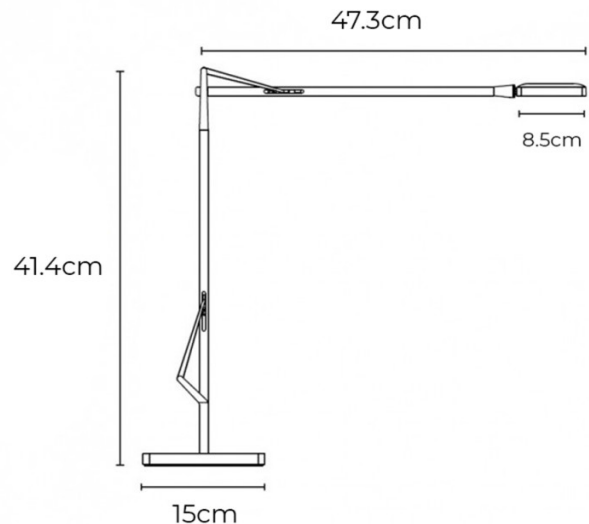

## PRODUCT SPECIFICATION

**Light Source:** 7W, 2700K-3200K, 306 Lumens

**IP Code:** 20

**Dimming:** Integrated dimmer on the product.

**Dimensions:** Lamp Head: 85cm  
 Height: 41.4cm  
 Length: 47.3cm  
 Base: 15cm x 15cm  
 Cable Length: 150cm